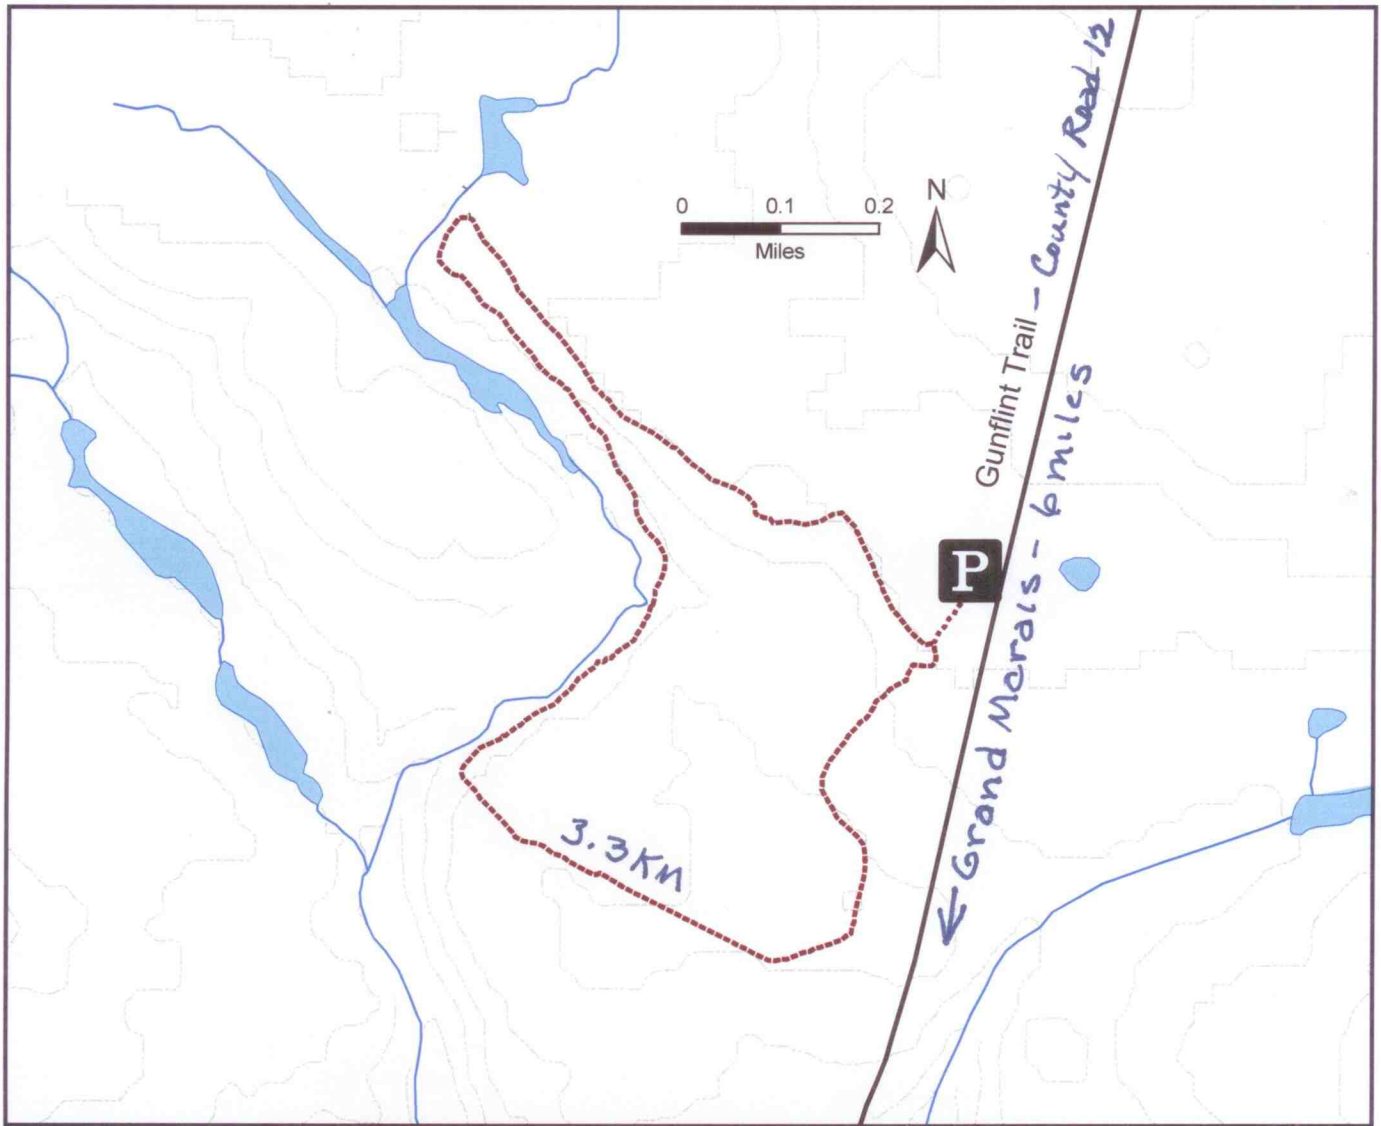

George Washington Pines Winter Recreation

SUPERIOR NATIONAL FOREST NORTH SHORE AREA TOFTE & GRAND MARAIS, MN

Gunflint Ranger District
2020 W Hwy 61
Grand Marais, MN 55604
218-387-1750

Need more information?